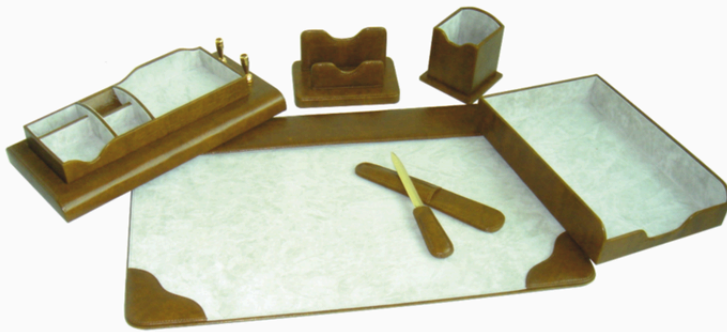

T30019
MOVABLE LETTER TRAYS - 2 LAYERS

Modern design,
Quality plastic,
Holds A4 size documents

12 Sets / Carton
Carton Weight: 8,0 Kg,
Carton Size: 0,105 cbm

T30020
DESK SET

8 pieces executive desk set of
pen holder, file tray, envelop holder and
table mat, memo holder, photo frame
and pen rack

1 Set / Box, 4 Sets / Carton
Carton weight : 16,0 Kg
Carton size : 0,015 cbm

T30021
MESH LETTER TRAY - 3 TRAYS

Aesthetic design, strong mesh construction
movable trays, suitable for A4 size documents
good for office and home use.

10 Pieces/Carton
Carton Weight: 15,00 Kg,
Carton Size: 0,071 cbm