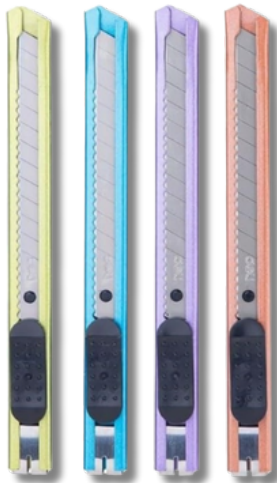

PAPER CUTTER