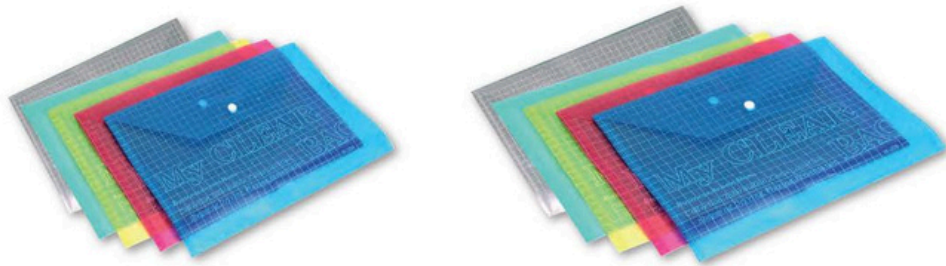

T30050B	A4, GREEN	PC.	12 PCS.	1080 PCS.	22.000	0.0350
T30050C	A4, RED	PC.	12 PCS.	1080 PCS.	22.000	0.0350
T30050D	A4, YELLOW	PC.	12 PCS.	1080 PCS.	22.000	0.0350
T30050E	A4, CLEAR	PC.	12 PCS.	1080 PCS.	22.000	0.0350
T30050F	F/C, CLEAR	PC.	12 PCS.	1080 PCS.	25.000	0.0408

MY CLEAR BAG A4 & F/C

ITEMCODE	DESCRIPTION	UNIT	INNER PACK	QTY/CTN	WEIGHT (Kg)	Volume (m3)
T30051A	A4, CLEAR	PC.	12 PCS.	720 PCS.	22.000	0.0672
T30051B	A4, RED	PC.	12 PCS.	720 PCS.	22.000	0.0672
T30051C	A4, BLUE	PC.	12 PCS.	720 PCS.	22.000	0.0672
T30051D	A4, YELLOW	PC.	12 PCS.	720 PCS.	22.000	0.0672
T30051E	A4, GREEN	PC.	12 PCS.	720 PCS.	22.000	0.0672
T30051F	F/C, CLEAR	PC.	12 PCS.	720 PCS.	25.000	0.0730
T30051G	F/C, RED	PC.	12 PCS.	720 PCS.	25.000	0.0730
T30051H	F/C, BLUE	PC.	12 PCS.	720 PCS.	25.000	0.0730
T30051I	F/C, YELLOW	PC.	12 PCS.	720 PCS.	25.000	0.0730
T30051J	F/C, GREEN	PC.	12 PCS.	720 PCS.	25.000	0.0730