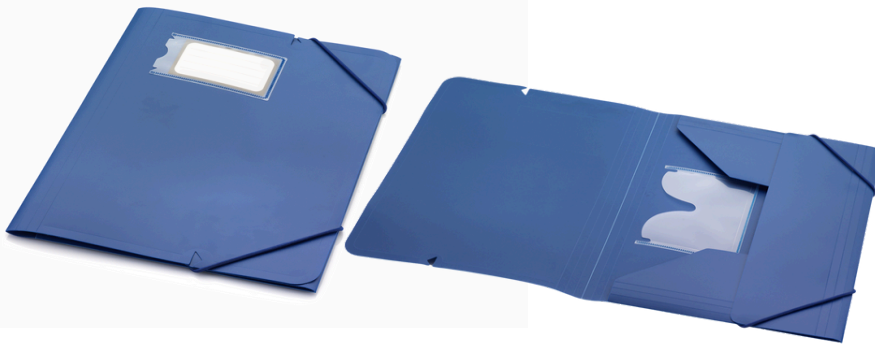

FILING PRODUCTS

T30026

RING BINDER FILE – 2 RINGS

For A4-sized papers
Durable construction
Protects the sheets from dust, moisture
and physical damage
Spine label for easy identification
Spine Width: 25 mm

20 Pieces / Carton
Carton weight : 6,3 Kg
Carton size : 0,034 cbm