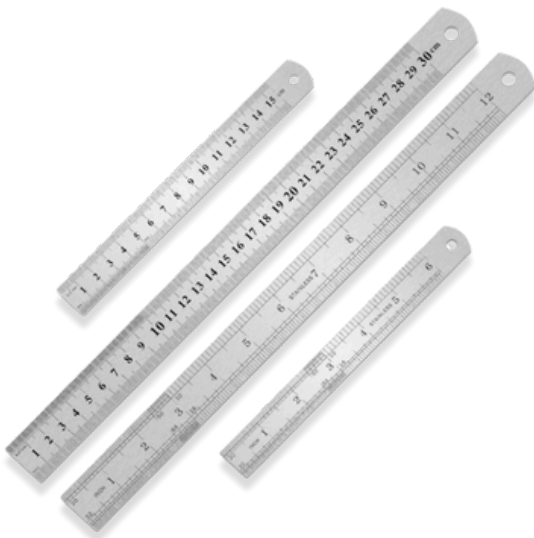

STEEL RULER